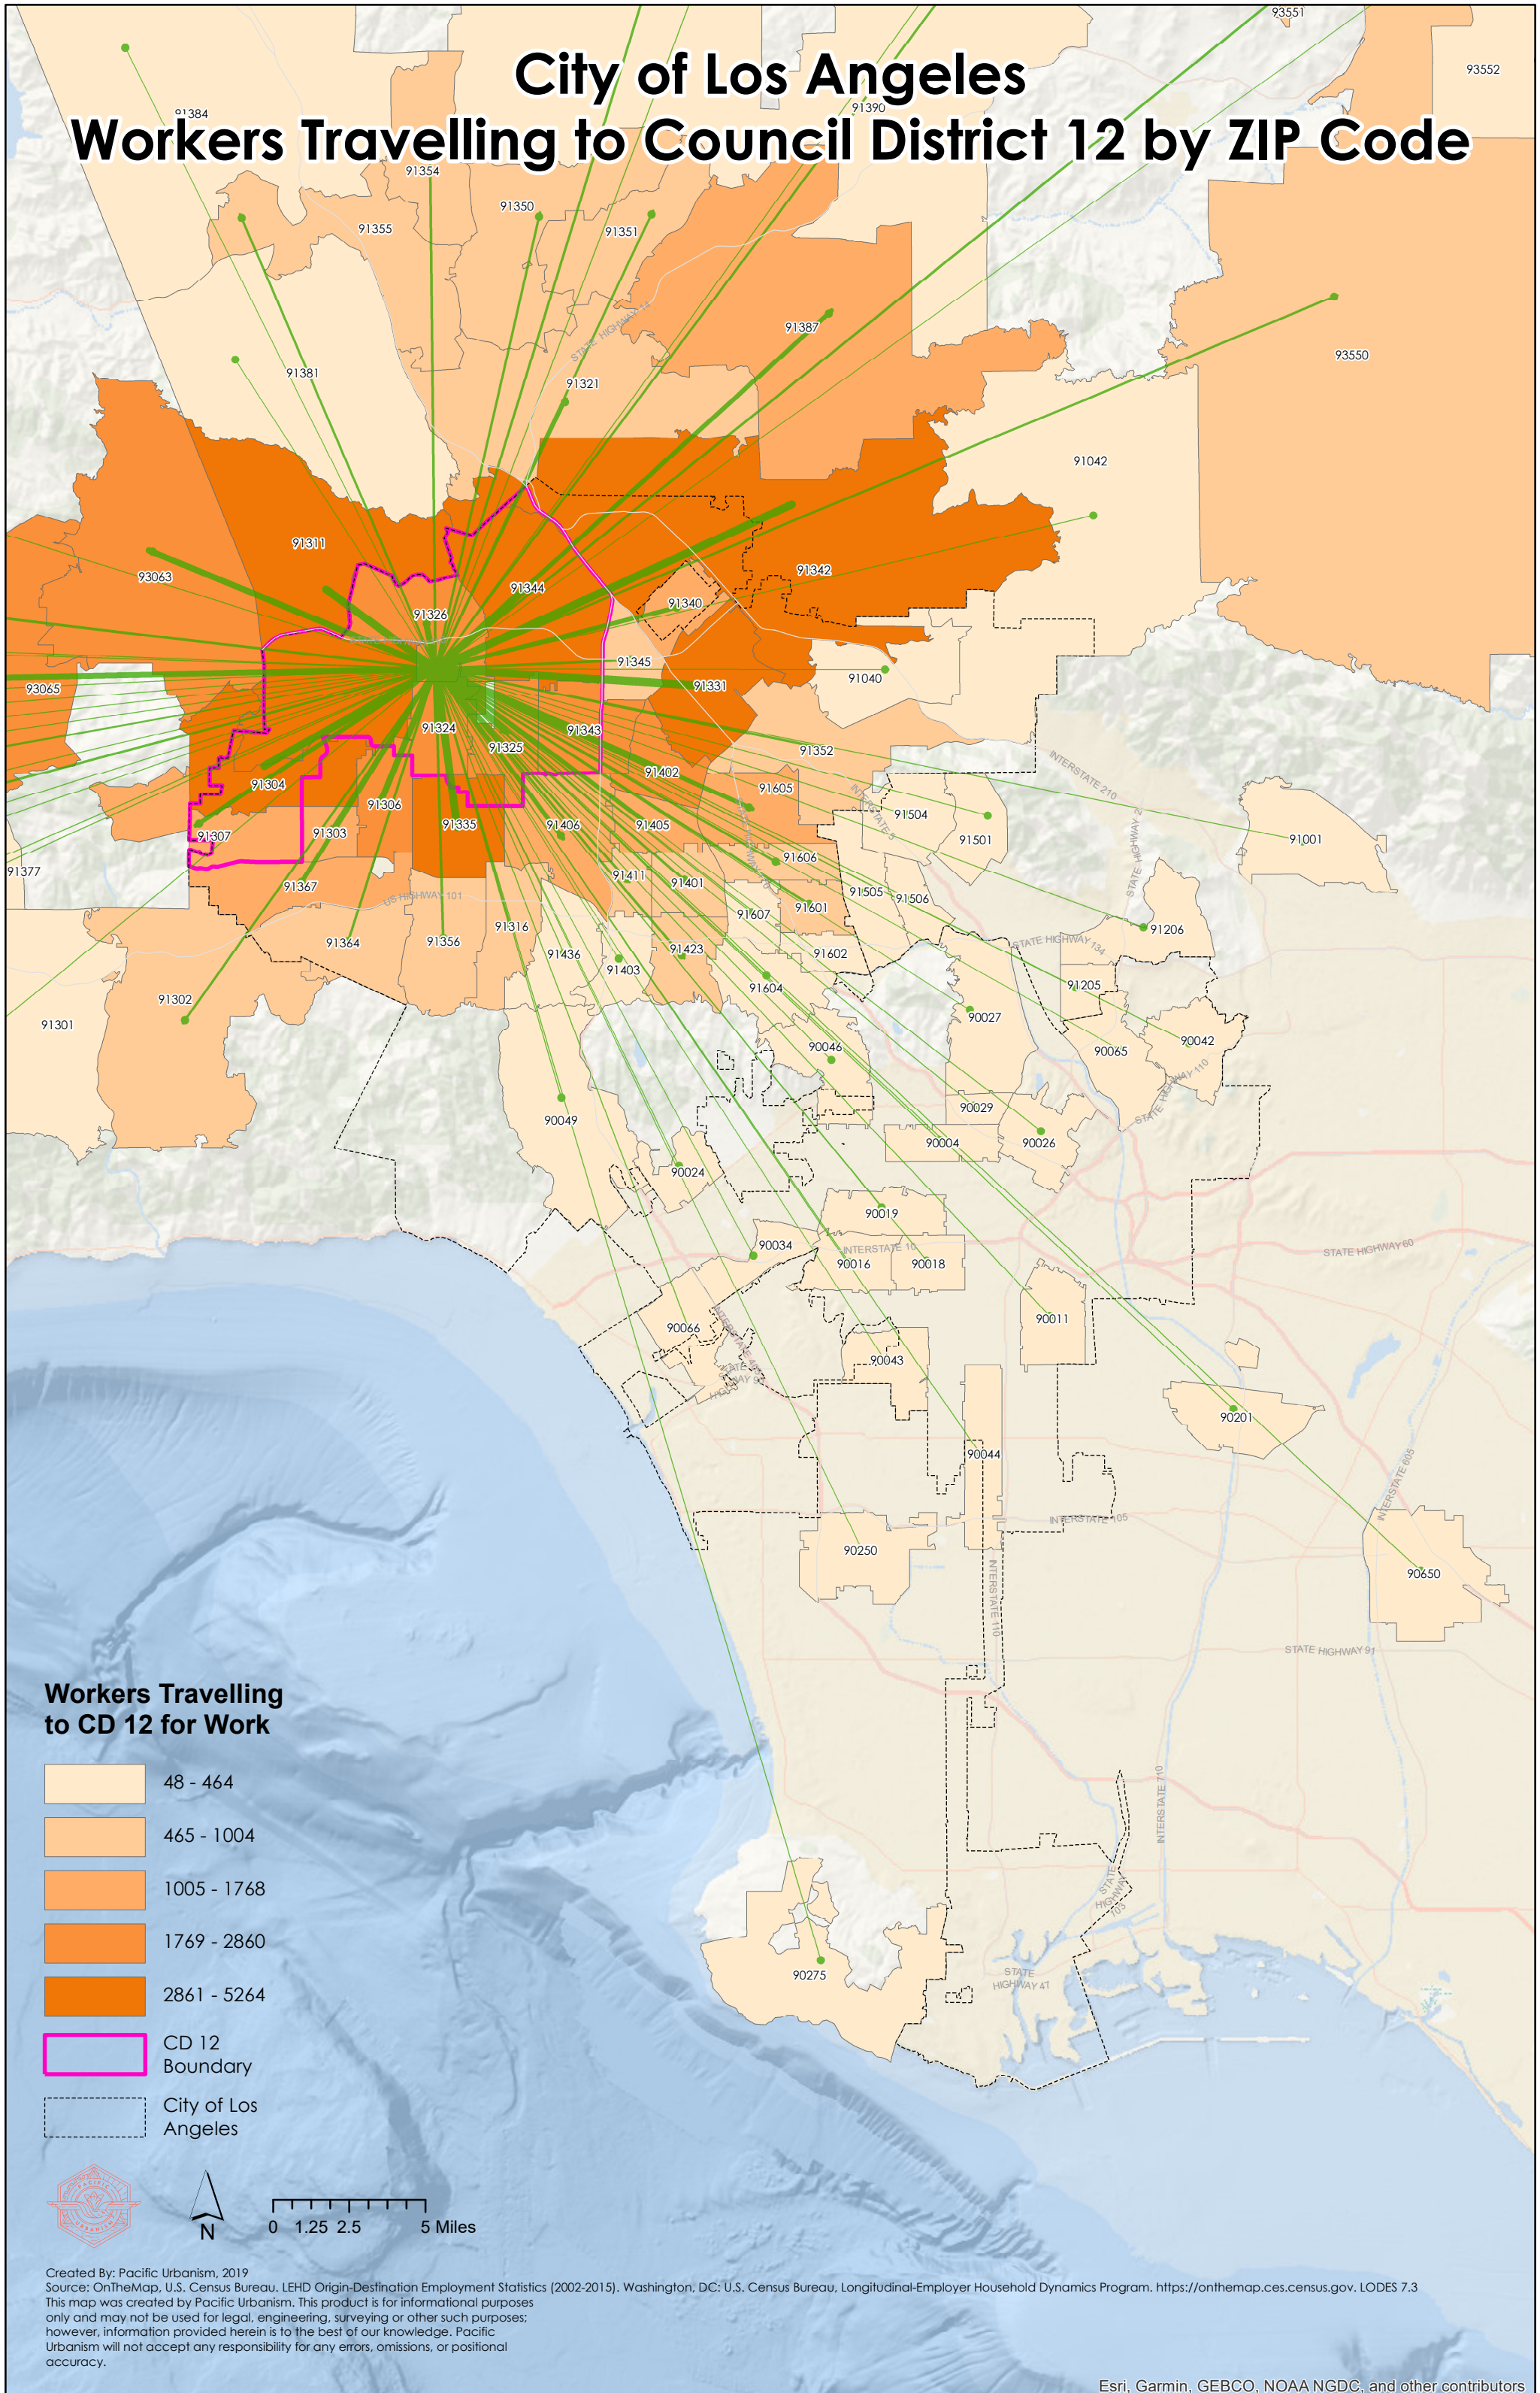

# City of Los Angeles Workers Travelling to Council District 12 by ZIP Code

## Workers Travelling to CD 12 for Work

- 48 - 464
- 465 - 1004
- 1005 - 1768
- 1769 - 2860
- 2861 - 5264
- CD 12 Boundary
- City of Los Angeles

0 1.25 2.5 5 Miles

Created By: Pacific Urbanism, 2019  
 Source: OnTheMap, U.S. Census Bureau. LEHD Origin-Destination Employment Statistics (2002-2015), Washington, DC: U.S. Census Bureau, Longitudinal-Employer Household Dynamics Program. <https://onthemap.ces.census.gov>. LODS 7.3  
 This map was created by Pacific Urbanism. This product is for informational purposes only and may not be used for legal, engineering, surveying or other such purposes; however, information provided herein is to the best of our knowledge. Pacific Urbanism will not accept any responsibility for any errors, omissions, or positional accuracy.