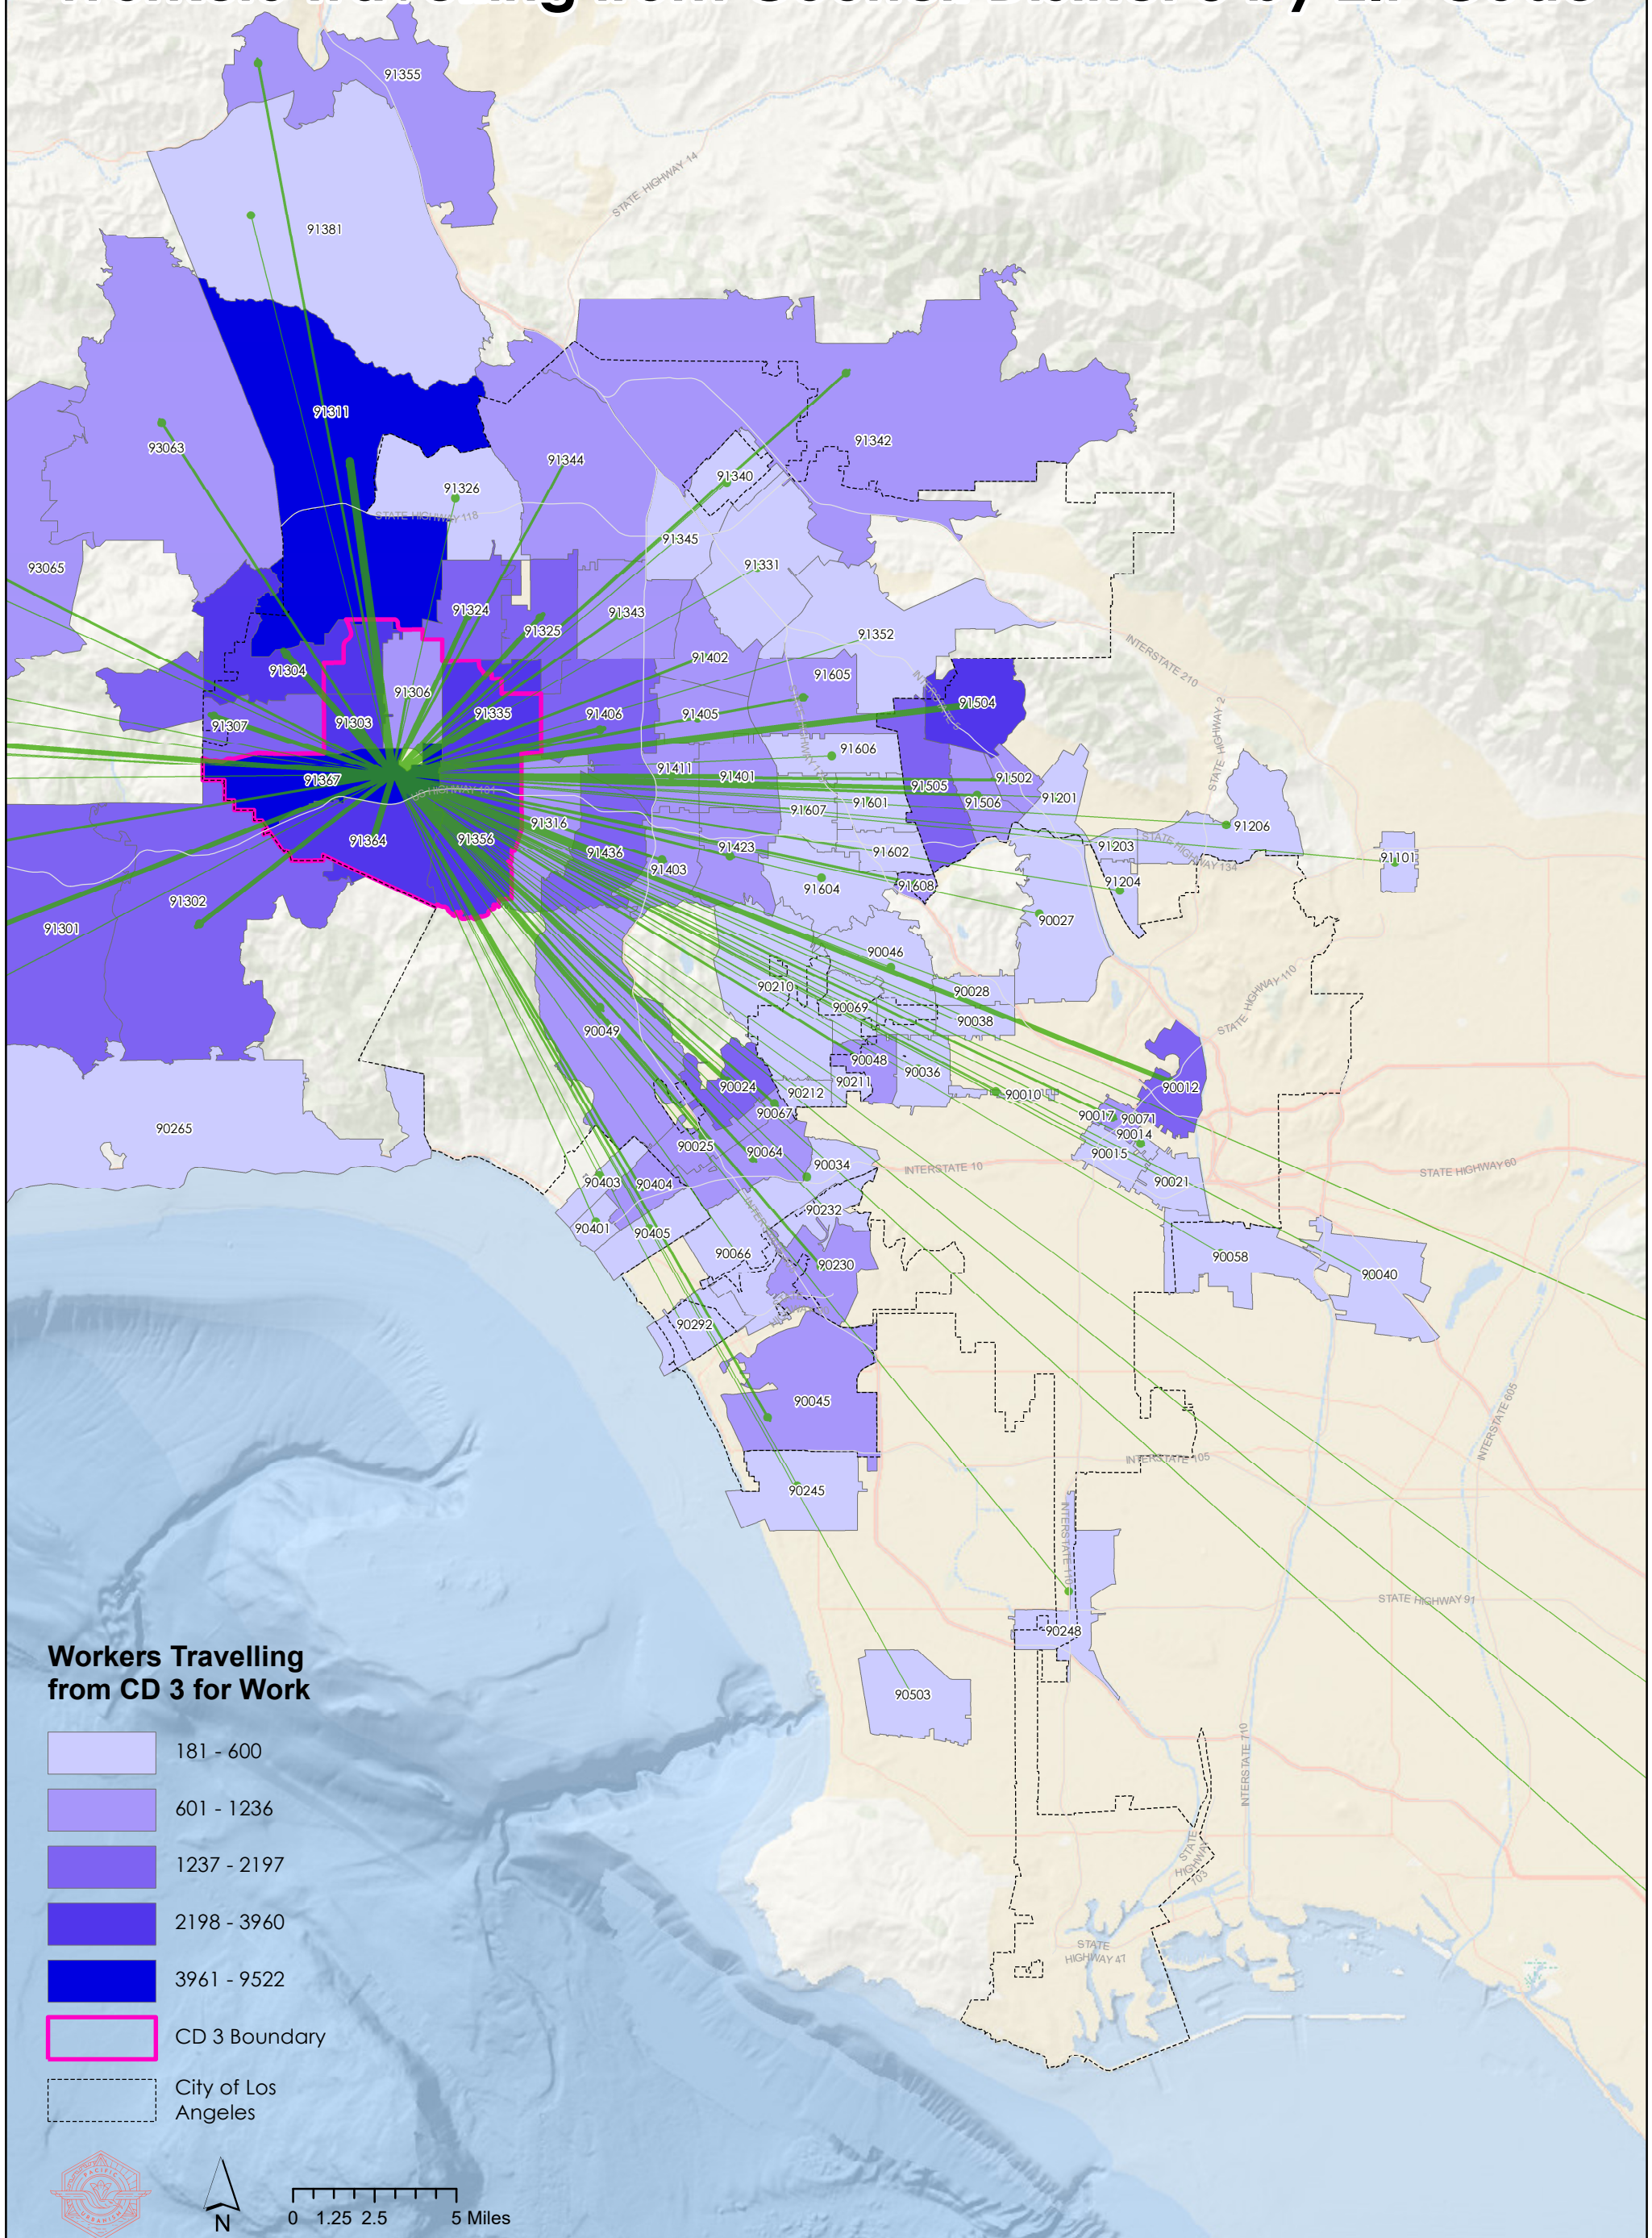

City of Los Angeles

Workers Travelling from Council District 3 by ZIP Code

Workers Travelling from CD 3 for Work

- 181 - 600
- 601 - 1236
- 1237 - 2197
- 2198 - 3960
- 3961 - 9522
- CD 3 Boundary
- City of Los Angeles

0 1.25 2.5 5 Miles

Created By: Pacific Urbanism, 2019
 Source: OnTheMap, U.S. Census Bureau. LEHD Origin-Destination Employment Statistics (2002-2015), Washington, DC: U.S. Census Bureau, Longitudinal-Employer Household Dynamics Program. <https://onthemap.ces.census.gov>. LODS 7.3
 This map was created by Pacific Urbanism. This product is for informational purposes only and may not be used for legal, engineering, surveying or other such purposes; however, information provided herein is to the best of our knowledge. Pacific Urbanism will not accept any responsibility for any errors, omissions, or positional accuracy.