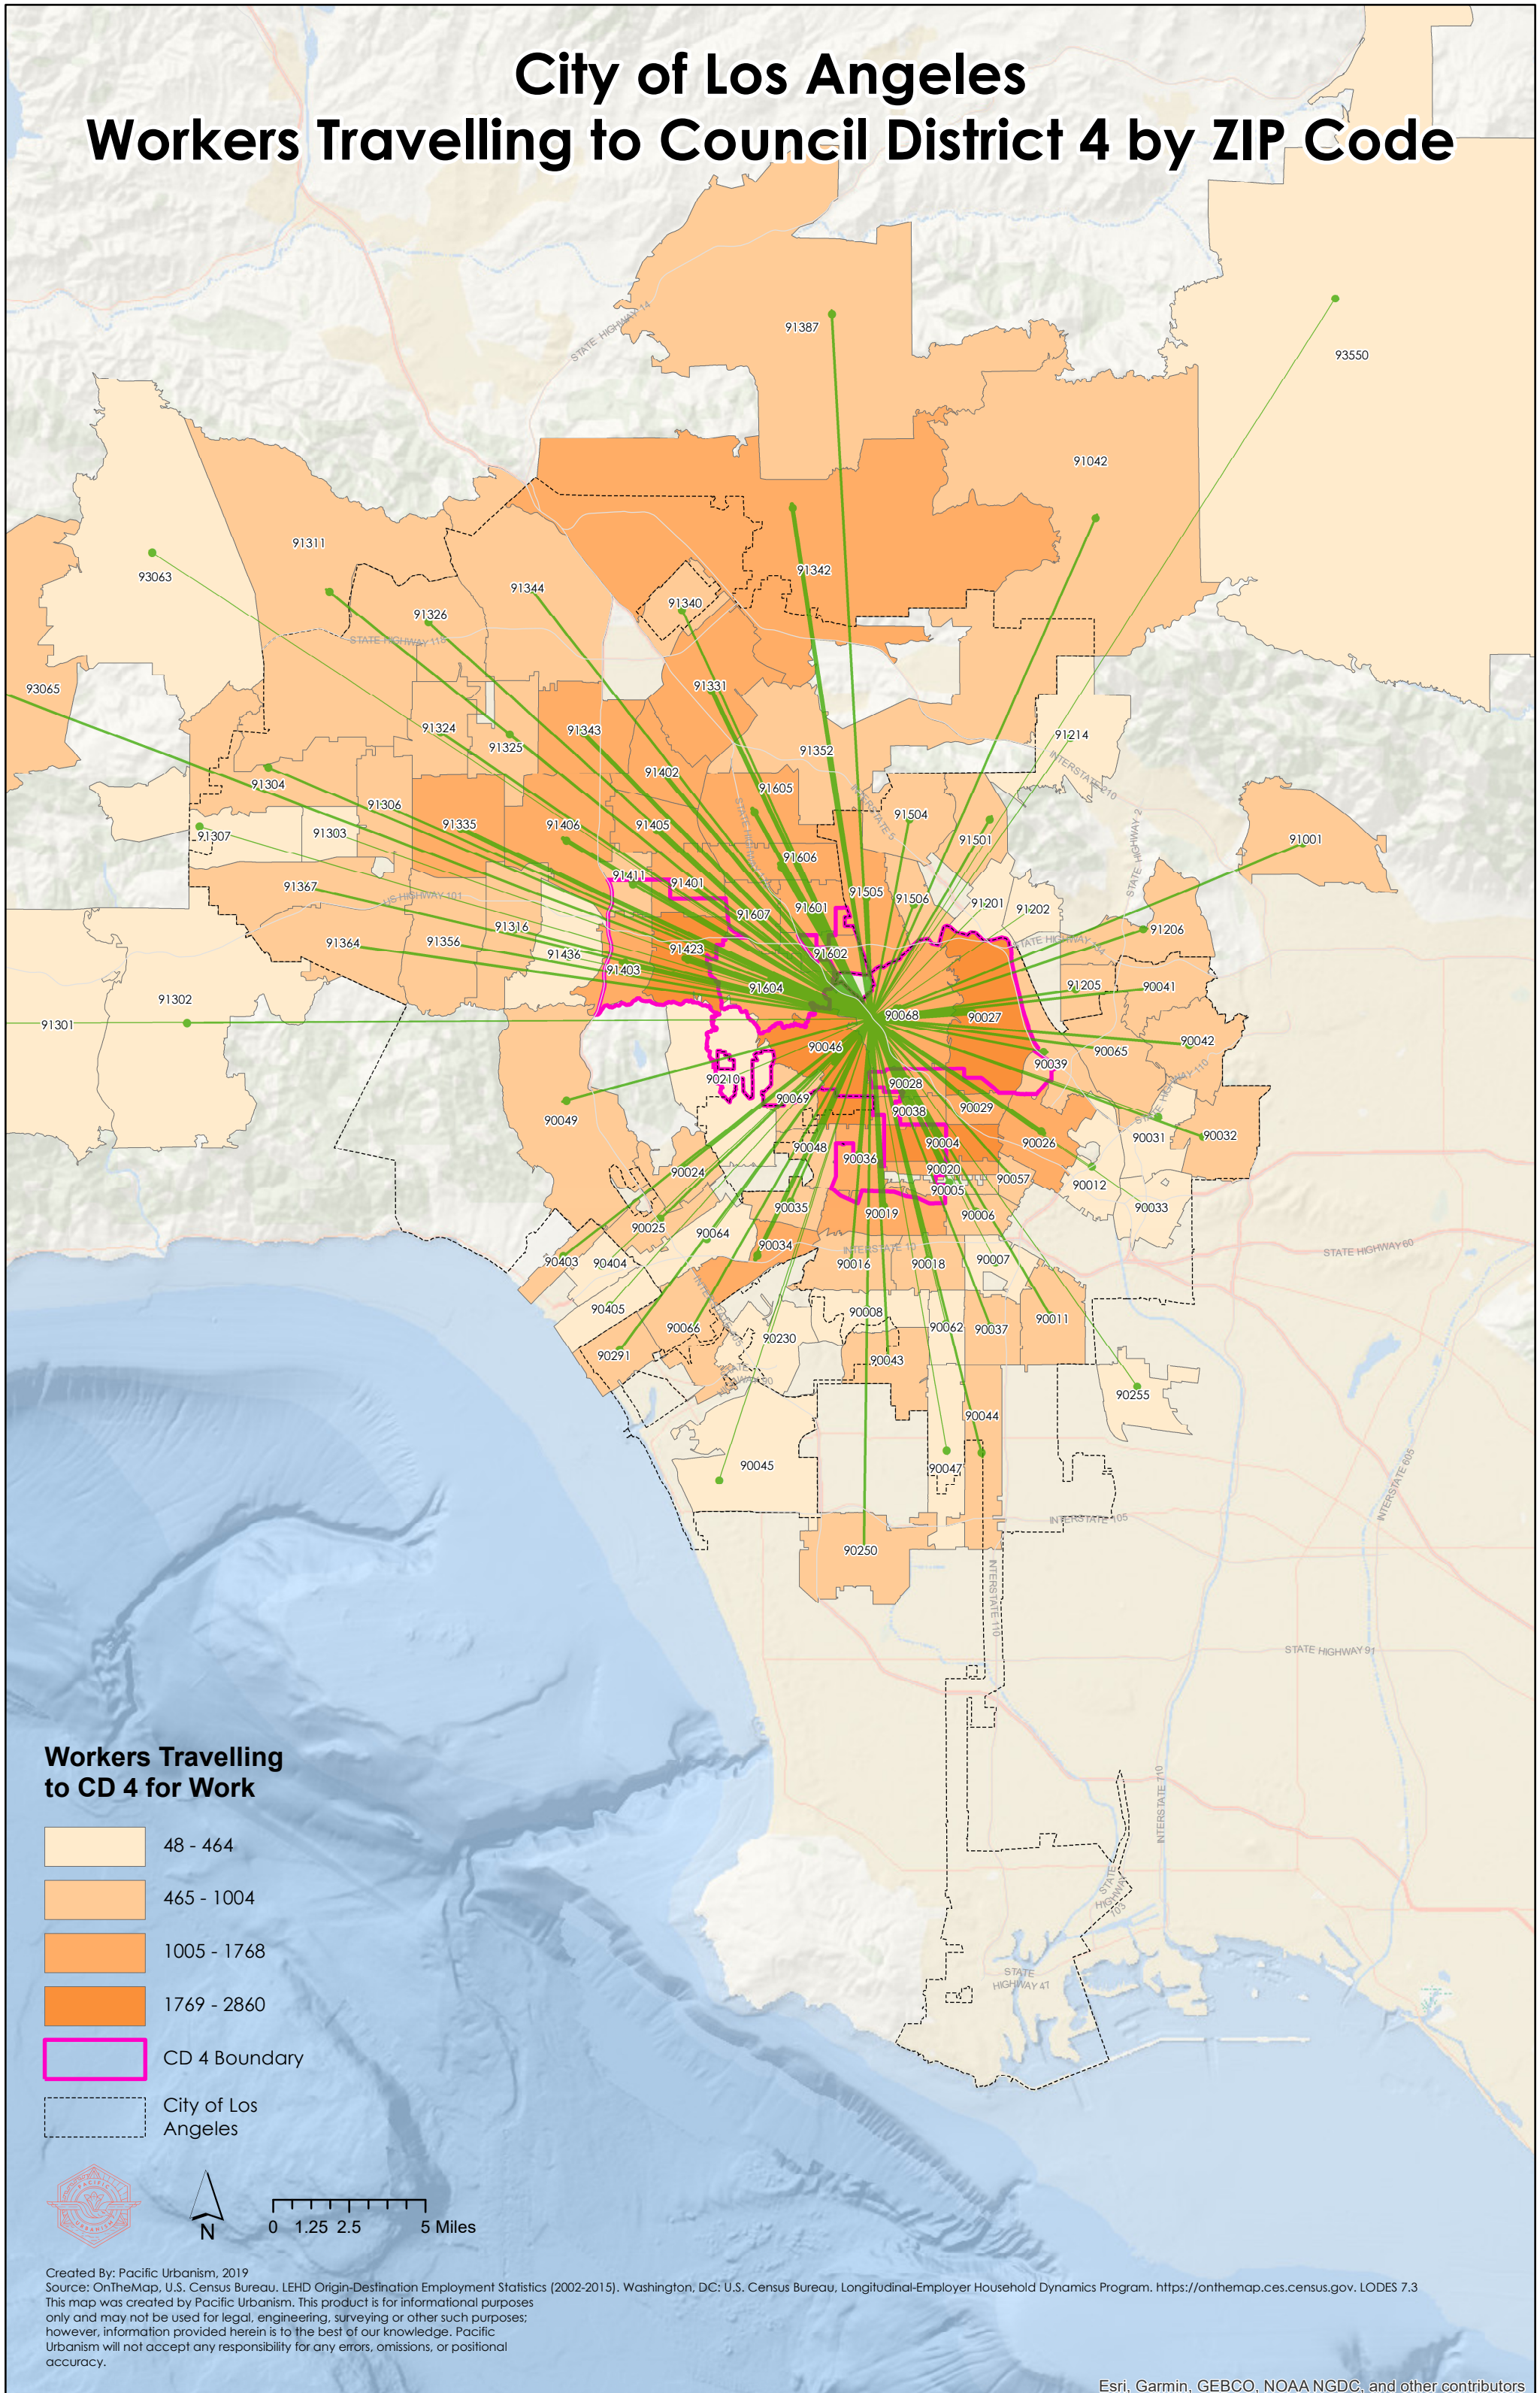

City of Los Angeles Workers Travelling to Council District 4 by ZIP Code

Workers Travelling to CD 4 for Work

- 48 - 464
- 465 - 1004
- 1005 - 1768
- 1769 - 2860
- CD 4 Boundary
- City of Los Angeles

0 1.25 2.5 5 Miles

Created By: Pacific Urbanism, 2019
 Source: OnTheMap, U.S. Census Bureau. LEHD Origin-Destination Employment Statistics (2002-2015), Washington, DC: U.S. Census Bureau, Longitudinal-Employer Household Dynamics Program. <https://onthemap.ces.census.gov>. LODS 7.3
 This map was created by Pacific Urbanism. This product is for informational purposes only and may not be used for legal, engineering, surveying or other such purposes; however, information provided herein is to the best of our knowledge. Pacific Urbanism will not accept any responsibility for any errors, omissions, or positional accuracy.