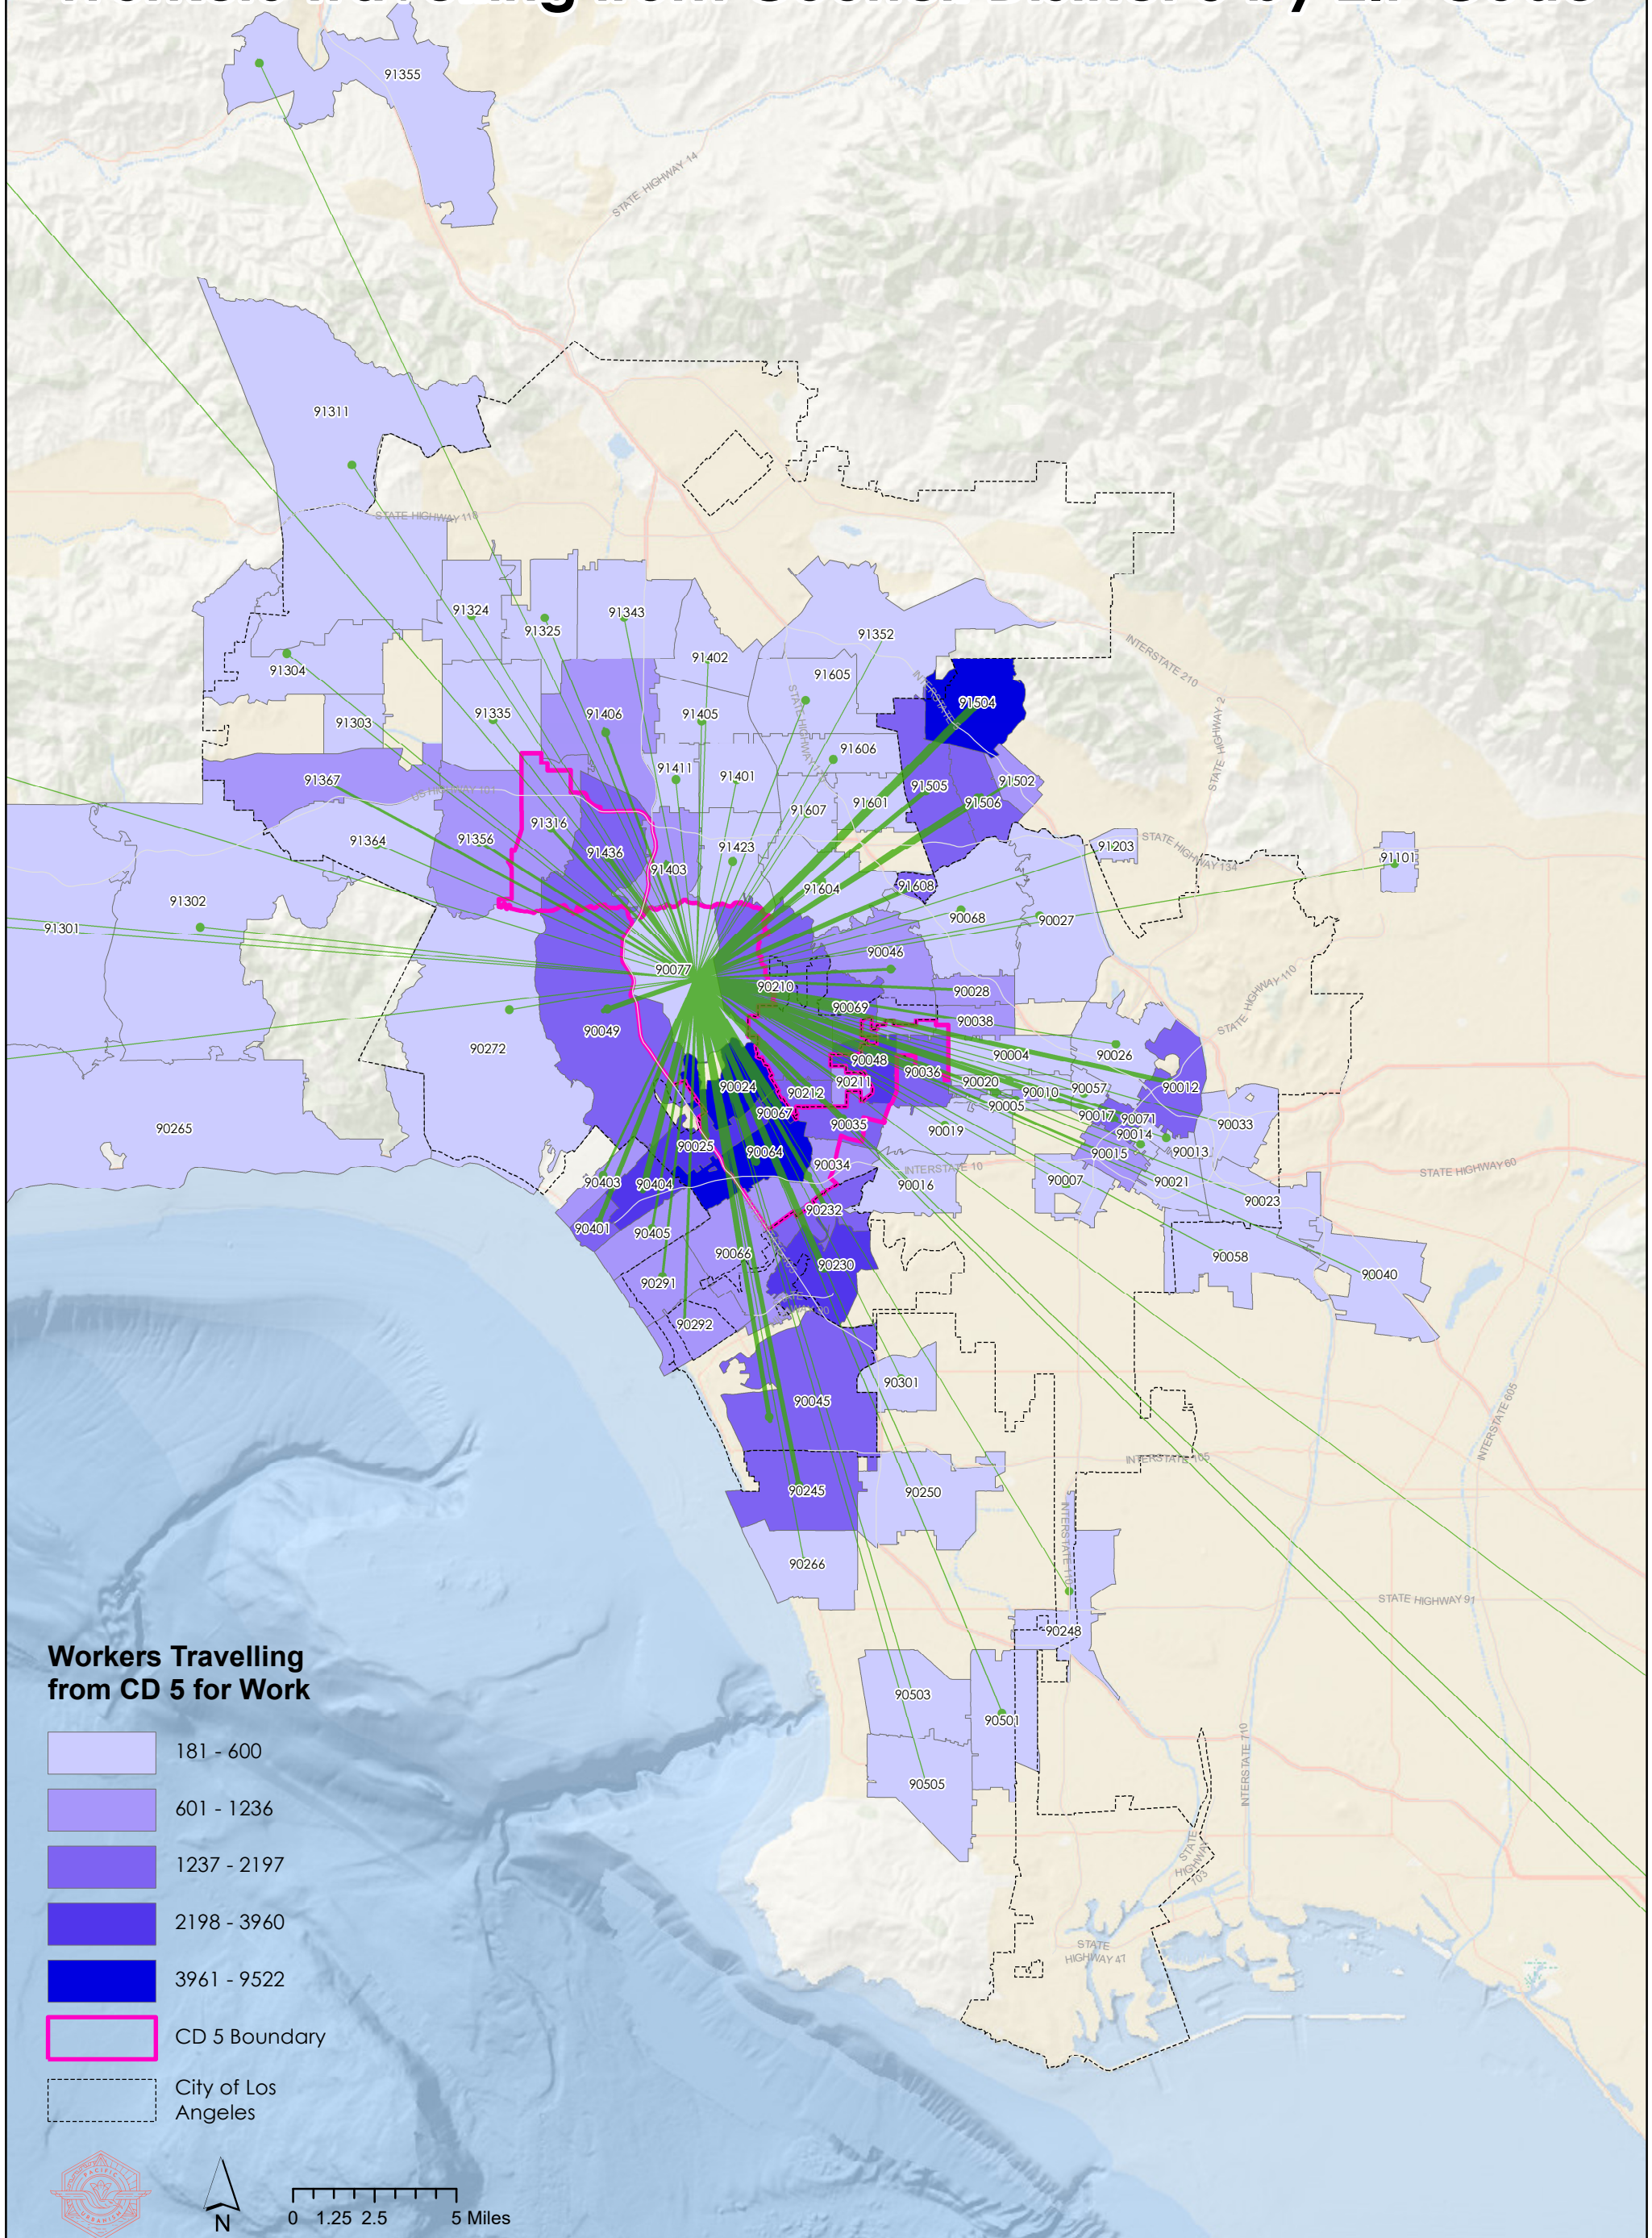

City of Los Angeles

Workers Travelling from Council District 5 by ZIP Code

Workers Travelling from CD 5 for Work

- 181 - 600
- 601 - 1236
- 1237 - 2197
- 2198 - 3960
- 3961 - 9522
- CD 5 Boundary
- City of Los Angeles

N

0 1.25 2.5 5 Miles

Created By: Pacific Urbanism, 2019
 Source: OnTheMap, U.S. Census Bureau. LEHD Origin-Destination Employment Statistics (2002-2015), Washington, DC: U.S. Census Bureau, Longitudinal-Employer Household Dynamics Program. <https://onthemap.ces.census.gov>. LODS 7.3
 This map was created by Pacific Urbanism. This product is for informational purposes only and may not be used for legal, engineering, surveying or other such purposes; however, information provided herein is to the best of our knowledge. Pacific Urbanism will not accept any responsibility for any errors, omissions, or positional accuracy.